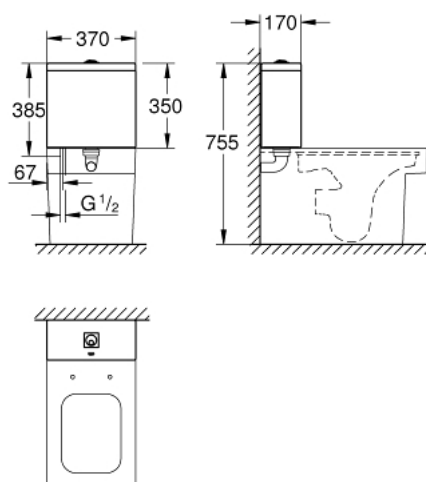

39 490 000 CUBE CERAMIC EXPOSED FLUSHING CISTERN FOR CLOSE COUPLED COMBINATION

PRODUCT DESCRIPTION

- Colour: Alpine white
- bottom inlet
- inlet and outlet concealed
- including flushing set GROHE AV1
- including fixation set
- Sanitary ware

39 490 000 CUBE CERAMIC EXPOSED FLUSHING CISTERN FOR CLOSE COUPLED COMBINATION

SPARE PARTS, March 2017 – now

- 1: Dual flush push button (Spare part-nr. 49538000)
- 2: Filling valve (Spare part-nr. 49540000)
- 3: Waste valve (Spare part-nr. 49539000)
- 4: Connector (Spare part-nr. 37119000)
- 5: Fixing bolt (Spare part-nr. 49022000)