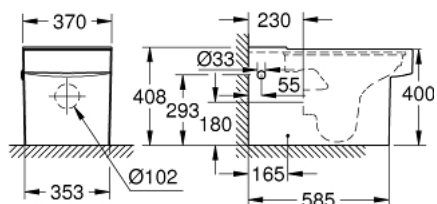

39 484 00H CUBE CERAMIC FLOOR STANDING WC FOR CLOSE COUPLED COMBINATION

PRODUCT DESCRIPTION

- Colour: Alpine white
- close coupled
- universal trap for horizontal and vertical outlet
- rimless
- flush volume 3/4.5 l
- including fixation set
- cistern to be ordered separately
- Sanitary ware
- fully skirted with invisible fixation
- GROHE HyperClean antibacterial glazing
- GROHE AquaCeramic antistick coating
- compatible with seat and cover 39 488 000 (soft close)

39 484 00H CUBE CERAMIC FLOOR STANDING WC FOR CLOSE COUPLED COMBINATION

SPARE PARTS, March 2017 – now

1: Mounting set (Spare part-nr. 49516000)

2: Plug (Spare part-nr. 49541000)