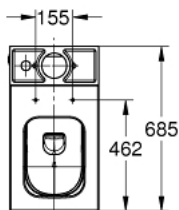

39 484 00H CUBE CERAMIC FLOOR STANDING WC FOR CLOSE COUPLED COMBINATION

PRODUCT DESCRIPTION

- Colour: Alpine white
- close coupled
- universal trap for horizontal and vertical outlet
- rimless
- flush volume 3/4.5 l
- including fixation set
- cistern to be ordered separately
- Sanitary ware
- fully skirted with invisible fixation
- GROHE HyperClean antibacterial glazing
- GROHE AquaCeramic antistick coating
- compatible with seat and cover 39 488 000 (soft close)

39 484 00H CUBE CERAMIC FLOOR STANDING WC FOR CLOSE COUPLED COMBINATION

SPARE PARTS, March 2017 – now

1: Mounting set (Spare part-nr. 49516000)

2: Plug (Spare part-nr. 49541000)