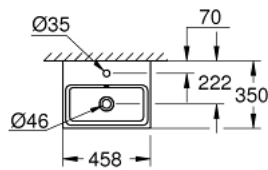

## 39 483 00H CUBE CERAMIC HAND RINSE BASIN 45

### PRODUCT DESCRIPTION

- Colour: Alpine white
- Wall hung
- 1 hole punched
- with overflow
- 455 x 350 mm
- Sanitary ware
- GROHE HyperClean antibacterial glazing
- GROHE AquaCeramic antistick coating