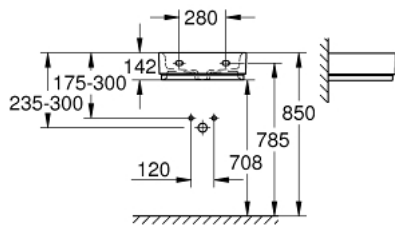

## 39 483 00H CUBE CERAMIC HAND RINSE BASIN 45

### PRODUCT DESCRIPTION

- Colour: Alpine white
- Wall hung
- 1 hole punched
- with overflow
- 455 x 350 mm
- Sanitary ware
- GROHE HyperClean antibacterial glazing
- GROHE AquaCeramic antistick coating