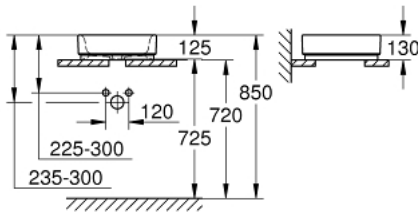

39 482 00H CUBE CERAMIC VESSEL BASIN 40

PRODUCT DESCRIPTION

- Colour: Alpine white
- without overflow
- 410 x 410 mm
- including fixation set
- Sanitary ware
- GROHE HyperClean antibacterial glazing
- GROHE AquaCeramic antistick coating

39 482 00H CUBE CERAMIC VESSEL BASIN 40

SPARE PARTS, March 2017 – now

1: Mounting set (Spare part-nr. 49512000)