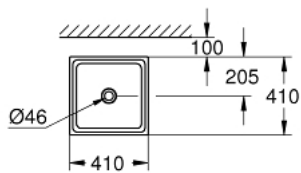

39 482 00H CUBE CERAMIC VESSEL BASIN 40

PRODUCT DESCRIPTION

- Colour: Alpine white
- without overflow
- 410 x 410 mm
- including fixation set
- Sanitary ware
- GROHE HyperClean antibacterial glazing
- GROHE AquaCeramic antistick coating

39 482 00H CUBE CERAMIC VESSEL BASIN 40

SPARE PARTS, March 2017 – now

1: Mounting set (Spare part-nr. 49512000)