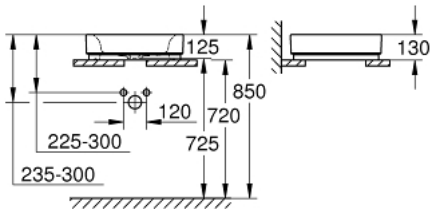

## 39 481 00H CUBE CERAMIC VESSEL BASIN 50

### PRODUCT DESCRIPTION

- Colour: Alpine white
- without overflow
- 500 x 470 mm
- including fixation set
- Sanitary ware
- GROHE HyperClean antibacterial glazing
- GROHE AquaCeramic antistick coating

## 39 481 00H CUBE CERAMIC VESSEL BASIN 50

**SPARE PARTS**, March 2017 – now

1: Mounting set (Spare part-nr. 49512000)