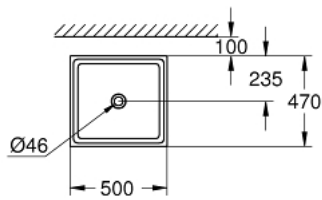

## 39 481 00H CUBE CERAMIC VESSEL BASIN 50

### PRODUCT DESCRIPTION

- Colour: Alpine white
- without overflow
- 500 x 470 mm
- including fixation set
- Sanitary ware
- GROHE HyperClean antibacterial glazing
- GROHE AquaCeramic antistick coating

## 39 481 00H CUBE CERAMIC VESSEL BASIN 50

**SPARE PARTS**, March 2017 – now

1: Mounting set (Spare part-nr. 49512000)