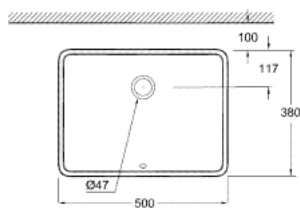

### PRODUCT DESCRIPTION

- Colour: Alpine white
- installation from below
- with overflow
- 492 x 370 mm
- including fixation set
- Sanitary ware
- GROHE HyperClean antibacterial glazing
- GROHE AquaCeramic antistick coating