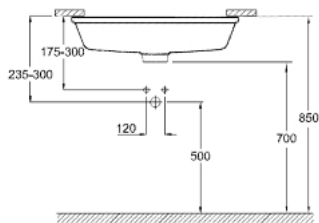

### PRODUCT DESCRIPTION

- Colour: Alpine white
- installation from below
- with overflow
- 492 x 370 mm
- including fixation set
- Sanitary ware
- GROHE HyperClean antibacterial glazing
- GROHE AquaCeramic antistick coating

39 480 00H **CUBE CERAMIC UNDER-COUNTER WASH BASIN 50**

**SPARE PARTS**, March 2017 – now

1: Mounting set (Spare part-nr. 49518000)