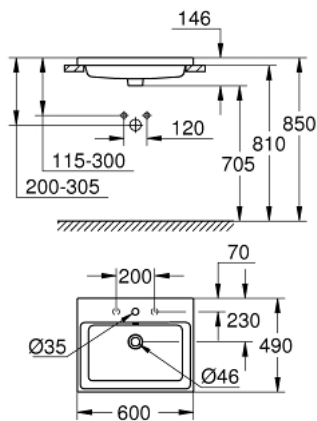

## 39 479 00H CUBE CERAMIC COUNTER BASIN 60

### PRODUCT DESCRIPTION

- Colour: Alpine white
- flat back side glazed
- built-in
- 1 hole punched, 2 holes pre-punched
- with overflow
- 600 x 490 mm
- including fixation set
- Sanitary ware
- GROHE HyperClean antibacterial glazing
- GROHE AquaCeramic antistick coating

## 39 479 00H CUBE CERAMIC COUNTER BASIN 60

**SPARE PARTS**, March 2017 – now

1: Mounting set (Spare part-nr. 49512000)