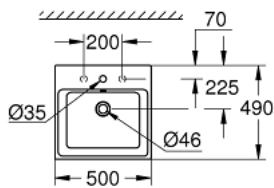

39 478 00H CUBE CERAMIC COUNTER TOP BASIN 50

PRODUCT DESCRIPTION

- Colour: Alpine white
- flat back side glazed
- 1 hole punched, 2 holes pre-punched
- with overflow
- 500 x 490 mm
- including fixation set
- Sanitary ware
- GROHE HyperClean antibacterial glazing
- GROHE AquaCeramic antistick coating

39 478 00H CUBE CERAMIC COUNTER TOP BASIN 50

SPARE PARTS, March 2017 – now

1: Mounting set (Spare part-nr. 49512000)