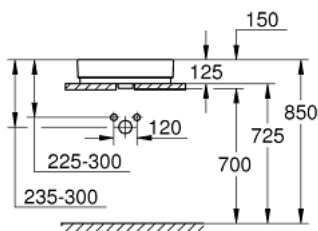

39 478 00H CUBE CERAMIC COUNTER TOP BASIN 50

PRODUCT DESCRIPTION

- Colour: Alpine white
- flat back side glazed
- 1 hole punched, 2 holes pre-punched
- with overflow
- 500 x 490 mm
- including fixation set
- Sanitary ware
- GROHE HyperClean antibacterial glazing
- GROHE AquaCeramic antistick coating

39 478 00H CUBE CERAMIC COUNTER TOP BASIN 50

SPARE PARTS, March 2017 – now

1: Mounting set (Spare part-nr. 49512000)