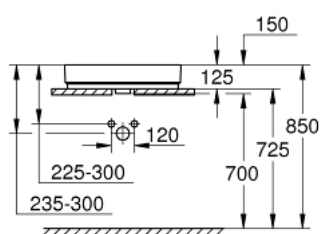

39 477 00H CUBE CERAMIC COUNTER TOP BASIN 60

PRODUCT DESCRIPTION

- Colour: Alpine white
- flat back side glazed
- 1 hole punched, 2 holes pre-punched
- with overflow
- 600 x 490 mm
- including fixation set
- Sanitary ware
- GROHE HyperClean antibacterial glazing
- GROHE AquaCeramic antistick coating

39 477 00H CUBE CERAMIC COUNTER TOP BASIN 60

SPARE PARTS, March 2017 – now

1: Mounting set (Spare part-nr. 49512000)