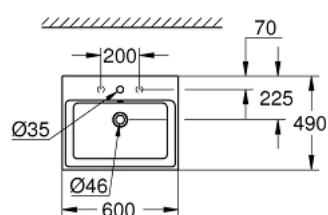

39 477 00H CUBE CERAMIC COUNTER TOP BASIN 60

PRODUCT DESCRIPTION

- Colour: Alpine white
- flat back side glazed
- 1 hole punched, 2 holes pre-punched
- with overflow
- 600 x 490 mm
- including fixation set
- Sanitary ware
- GROHE HyperClean antibacterial glazing
- GROHE AquaCeramic antistick coating

39 477 00H CUBE CERAMIC COUNTER TOP BASIN 60

SPARE PARTS, March 2017 – now

1: Mounting set (Spare part-nr. 49512000)