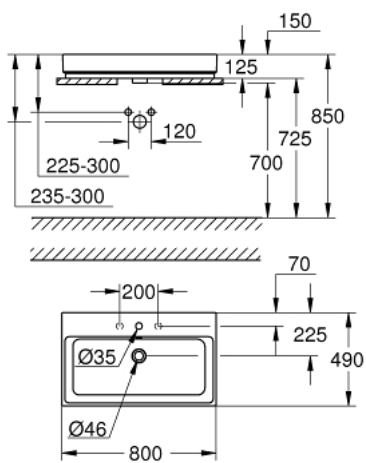

39 476 00H CUBE CERAMIC COUNTER TOP BASIN 80

PRODUCT DESCRIPTION

- Colour: Alpine white
- flat back side glazed
- 1 hole punched, 2 holes pre-punched
- with overflow
- 800 x 490 mm
- including fixation set
- Sanitary ware
- GROHE HyperClean antibacterial glazing
- GROHE AquaCeramic antistick coating

39 476 00H **CUBE CERAMIC COUNTER TOP BASIN 80**

SPARE PARTS, March 2017 – now

1: Mounting set (Spare part-nr. 49512000)