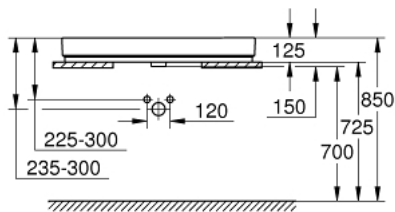

## 39 475 00H CUBE CERAMIC COUNTER TOP BASIN 100

### PRODUCT DESCRIPTION

- Colour: Alpine white
- flat back side glazed
- 1 hole punched, 2 holes pre-punched
- with overflow
- 1000 x 490 mm
- including fixation set
- Sanitary ware
- GROHE HyperClean antibacterial glazing
- GROHE AquaCeramic antistick coating

## 39 475 00H CUBE CERAMIC COUNTER TOP BASIN 100

**SPARE PARTS**, March 2017 – now

1: Mounting set (Spare part-nr. 49512000)