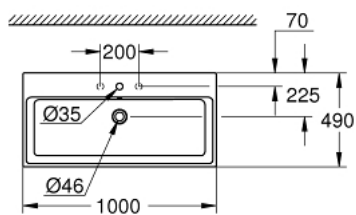

## 39 475 00H CUBE CERAMIC COUNTER TOP BASIN 100

### PRODUCT DESCRIPTION

- Colour: Alpine white
- flat back side glazed
- 1 hole punched, 2 holes pre-punched
- with overflow
- 1000 x 490 mm
- including fixation set
- Sanitary ware
- GROHE HyperClean antibacterial glazing
- GROHE AquaCeramic antistick coating

## 39 475 00H CUBE CERAMIC COUNTER TOP BASIN 100

**SPARE PARTS**, March 2017 – now

1: Mounting set (Spare part-nr. 49512000)