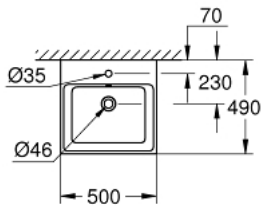

39 474 00H CUBE CERAMIC WASH BASIN 50

PRODUCT DESCRIPTION

- Colour: Alpine white
- Wall hung
- 1 hole punched, 2 holes pre-punched
- with overflow
- 500 x 490 mm
- Sanitary ware
- GROHE HyperClean antibacterial glazing
- GROHE AquaCeramic antistick coating