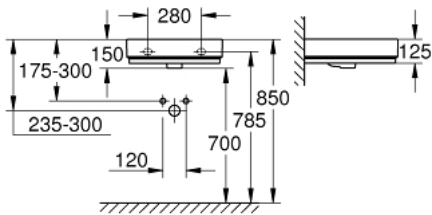

39 474 00H CUBE CERAMIC WASH BASIN 50

PRODUCT DESCRIPTION

- Colour: Alpine white
- Wall hung
- 1 hole punched, 2 holes pre-punched
- with overflow
- 500 x 490 mm
- Sanitary ware
- GROHE HyperClean antibacterial glazing
- GROHE AquaCeramic antistick coating