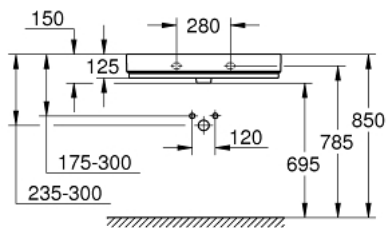

39 469 00H CUBE CERAMIC WASH BASIN 80

PRODUCT DESCRIPTION

- Colour: Alpine white
- Wall hung
- 1 hole punched, 2 holes pre-punched
- with overflow
- 800 x 490 mm
- Sanitary ware
- GROHE HyperClean antibacterial glazing
- GROHE AquaCeramic antistick coating