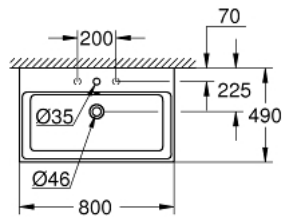

39 469 00H CUBE CERAMIC WASH BASIN 80

PRODUCT DESCRIPTION

- Colour: Alpine white
- Wall hung
- 1 hole punched, 2 holes pre-punched
- with overflow
- 800 x 490 mm
- Sanitary ware
- GROHE HyperClean antibacterial glazing
- GROHE AquaCeramic antistick coating