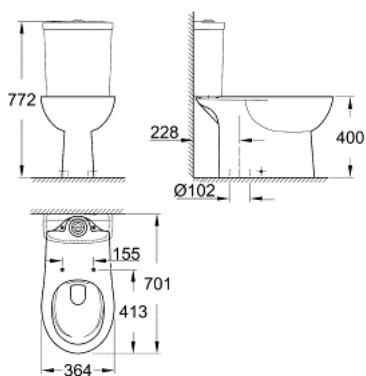

## 39 429 000 BAU CERAMIC FLOOR STANDING WC FOR CLOSE COUPLED COMBINATION

### PRODUCT DESCRIPTION

- Colour: Alpine white
- wash down
- rimless
- vertical outlet, concealed
- class 1, full flush 6 l according to EN997
- flushes with 3 l for small flush
- including fixation set
- cistern to be ordered separately
- Sanitary ware
- compatible with seat and cover 39 492 000 (standard), 39 493 000 (soft close) and 39 923 000 (slim seat soft close)