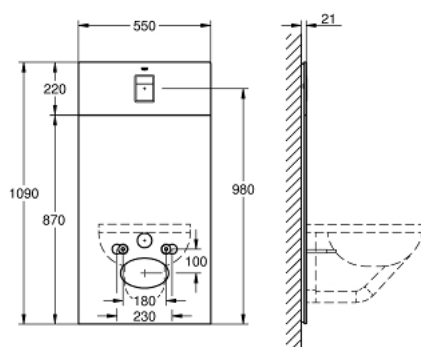

### PRODUCT DESCRIPTION

- Colour: moon white
- For Rapid SL and Uniset
- With flushing cistern GD 2
- For connecting shower toilet Sensia Arena or common wall-hung WCs
- For tiled/plastered walls
- Two-piece glass cover made of tempered safety glass (8 mm)
- Upper part removable for maintenance
- Flush plate Skate Cosmopolitan, chrome, flush plate is kept flush with glass cover
- HPL mounting plate with hole pattern for all connections
- Mounting plate with concealed water connection for shower toilet Sensia Arena&#160;
- Mounting plate with with quality edges in silver finish
- Set for noise protection
- Including accessory for mounting glass plate and WC ceramic

### SPARE PARTS, June 2015 – now

1: Cover plate with push button (Spare part-nr. 42481LS0)

1.1: Fixing set (Spare part-nr. 4215800M)

2: WC inlet and outlet connecting set (Spare part-nr. 37311K00)

2.1: Bath faucet fastener (Spare part-nr. 43511SH0)