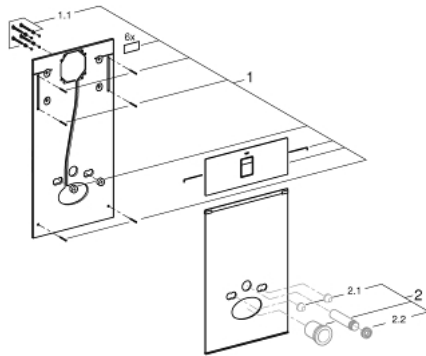

### PRODUCT DESCRIPTION

- Colour: moon white
- For Rapid SL and Uniset
- With flushing cistern GD 2
- For connecting shower toilet Sensia Arena or common wall-hung WCs
- For tiled/plastered walls
- Two-piece glass cover made of tempered safety glass (8 mm)
- Upper part removable for maintenance
- Flush plate Skate Cosmopolitan, chrome, flush plate is kept flush with glass cover
- HPL mounting plate with hole pattern for all connections
- Mounting plate with concealed water connection for shower toilet Sensia Arena&#160;
- Mounting plate with with quality edges in silver finish
- Set for noise protection
- Including accessory for mounting glass plate and WC ceramic

### SPARE PARTS, June 2015 – now

1: Cover plate with push button (Spare part-nr. 42481LS0)

1.1: Fixing set (Spare part-nr. 4215800M)

2: WC inlet and outlet connecting set (Spare part-nr. 37311K00)

2.1: Bath faucet fastener (Spare part-nr. 43511SH0)