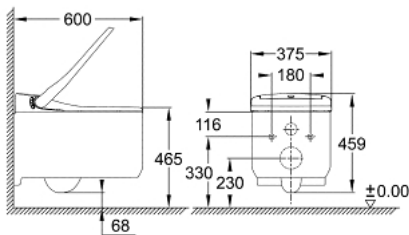

39 354 SH1 GROHE SENSA ARENA SHOWER TOILET COMPLETE SYSTEM FOR CONCEALED FLUSHING CISTERNS, WALL-HUNG

PRODUCT DESCRIPTION (1/2)

- Colour: Alpine white
- GROHE Hygiene Clean: with antibacterial glazing HyperClean (SIAA Kokin Japanese standard compliant) and non-stick coating AquaCeramic
- GROHE power flush: rimless wash down jet WC with GROHE Triple Vortex flushing technology
- GROHE Skin Clean:
 - 2 dedicated adjustable spray arms (1 for anal area, 1 for front spray)
 - separate water way for front spray
 - Oscillating spray (automatic forward and reverse motion of the spray)
 - Pulsating spray for massage
 - Adjustable spray intensity
 - Automatic pre- and post-rinsing of spray nozzle with fresh water
- Integrated instant heater provides unlimited warm water
- Adjustable temperature
- Additional functions:
 - Warm air dryer with adjustable temperature
 - Odor extraction with filter
 - PlasmaCluster function - ion technology
 - descaling function
 - Duroplast WC seat and lid with automatic opening/close function
 - Infra-red user detection
 - Seat control panel operation
 - Power switch
 - Inside bowl night light
 - Hidden water supply and power supply connections
 - Remote control
 - Smart phone app for iOS and Android
- Includes:
 - noise protection sheet, mounting bases and washers
 - Manual remote controller with wall-mounted holder
 - Active carbon filter for odour absorption
 - Water supply connection set for concealed cistern
 - Nozzle guard

39 354 SH1 GROHE SENSIA ARENA SHOWER TOILET COMPLETE SYSTEM FOR CONCEALED FLUSHING CISTERNS, WALL-HUNG

PRODUCT DESCRIPTION (2/2)

- cable with system plug on device
- pressure 0.05 - 1 MPa (0.5 - 10 bar)
- Nominal voltage 220-240 V AC
- main frequency 50-60 Hz
- Type of protection IPX4
- complies with EN 1717
- CE approved
- recommended in combination with a GROHE Rapid SLX element (1,13 m installation height)