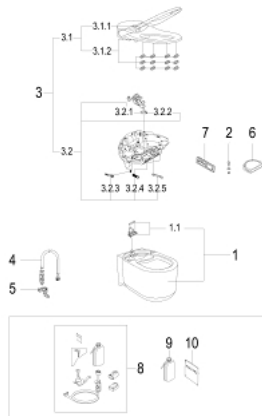

39 354 SH1 GROHE SENSIA ARENA SHOWER TOILET COMPLETE SYSTEM FOR CONCEALED FLUSHING CISTERNS, WALL-HUNG

SPARE PARTS, August 2017 – now

1. 1: WC ceramic (Spare part-nr. 14937000)
   - 1.1: Fixing member rear (Spare part-nr. 14969000)
   - 2: Anti-theft screw (Spare part-nr. 14972000)
   - 3: E-bidet unit (Spare part-nr. 14976000)
   - 3.1: Cover (Spare part-nr. 14979000)
   - 3.1.1: WC lid (Spare part-nr. 14925SH0)
   - 3.1.2: WC seat (Spare part-nr. 14924SH0)
   - 3.2: Base plate assembly (Spare part-nr. 14978000)
   - 3.2.1: Spray (Spare part-nr. 14929000)
   - 3.2.2: Spray (Spare part-nr. 14928000)
   - 3.2.3: Filter (Spare part-nr. 14927000)
   - 3.2.4: Air filter (Spare part-nr. 14933000)
   - 3.2.5: Nozzle guard (Spare part-nr. 14930000)
   - 4: Connection hose assembly (Spare part-nr. 14974000)
   - 5: Hose clip (Spare part-nr. 14971000)
   - 6: Splash protection (Spare part-nr. 14936000)
   - 7: Remote control (Spare part-nr. 14926001)
   - 7: Remote control (Spare part-nr. 14926002)
   - 8: Descaling kit (Spare part-nr. 46978001)*
   - 9: Descaler bottle (Spare part-nr. 46979000)*
   - 10: Descaler for shower toilet (Spare part-nr. 4697700M)*
2. Optional accessories