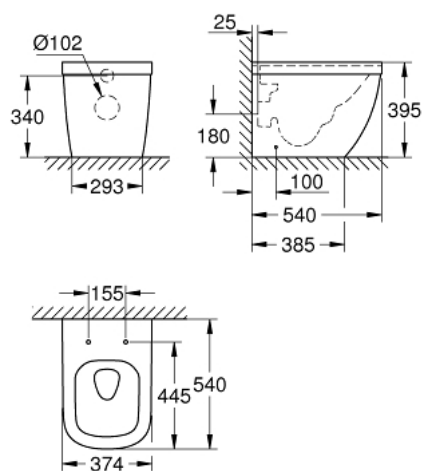

39 339 000 EURO CERAMIC FLOOR STANDING BACK TO WALL WC

PRODUCT DESCRIPTION

- Colour: Alpine white
- horizontal outlet
- back to wall
- GROHE Triple Vortex flushing technology
- wash down
- rimless
- class 1, full flush 6 l, 5 l according to EN997
- flushes with 3 l for small flush
- including fixation set
- Sanitary ware
- fully skirted with invisible fixation
- compatible with seat and cover 39 330 002 (soft close) and 39 331 002 (without soft close)

39 339 000 **EURO CERAMIC FLOOR STANDING BACK TO WALL WC**

SPARE PARTS, June 2016 – now

1: Mounting set (Spare part-nr. 49516000)