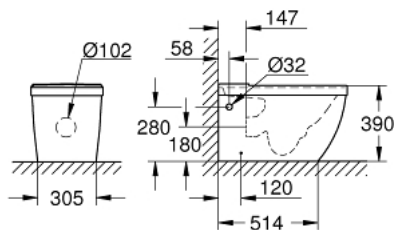

39 338 000 EURO CERAMIC FLOOR STANDING WC FOR CLOSE COUPLED COMBINATION

PRODUCT DESCRIPTION

- Colour: Alpine white
- close coupled
- universal trap for horizontal and vertical outlet
- GROHE Triple Vortex flushing technology
- wash down
- rimless
- class 1, full flush 6 l, 5 l according to EN997
- flushes with 3 l for small flush
- including fixation set
- cistern to be ordered separately
- Sanitary ware
- fully skirted with invisible fixation
- compatible with seat and cover 39 330 002 (soft close) and 39 331 002 (without soft close)