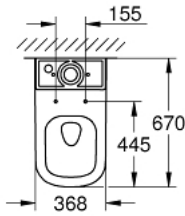

39 338 000 EURO CERAMIC FLOOR STANDING WC FOR CLOSE COUPLED COMBINATION

PRODUCT DESCRIPTION

- Colour: Alpine white
- close coupled
- universal trap for horizontal and vertical outlet
- GROHE Triple Vortex flushing technology
- wash down
- rimless
- class 1, full flush 6 l, 5 l according to EN997
- flushes with 3 l for small flush
- including fixation set
- cistern to be ordered separately
- Sanitary ware
- fully skirted with invisible fixation
- compatible with seat and cover 39 330 002 (soft close) and 39 331 002 (without soft close)