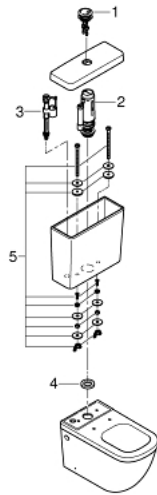

### PRODUCT DESCRIPTION

- Colour: Alpine white
- bottom inlet
- inlet and outlet concealed
- including flushing set with dual flush
- including fixation set
- Sanitary ware

### SPARE PARTS, June 2016 – now

- 1: Dual flush push button (Spare part-nr. 49526000)
- 2: Discharge valve for Euro Ceramic cistern (Spare part-nr. 49066000)
- 3: Filling valve (Spare part-nr. 49023000)
- 4: Rubber sealing (Spare part-nr. 49021000)
- 5: Fixing bolt (Spare part-nr. 49022000)