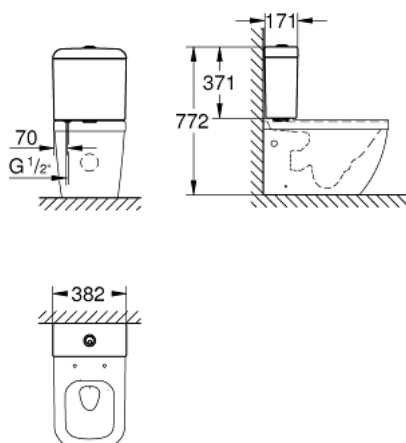

### PRODUCT DESCRIPTION

- Colour: Alpine white
- bottom inlet
- inlet and outlet concealed
- including flushing set with dual flush
- including fixation set
- Sanitary ware

### SPARE PARTS, June 2016 – now

- 1: Dual flush push button (Spare part-nr. 49526000)
- 2: Discharge valve for Euro Ceramic cistern (Spare part-nr. 49066000)
- 3: Filling valve (Spare part-nr. 49023000)
- 4: Rubber sealing (Spare part-nr. 49021000)
- 5: Fixing bolt (Spare part-nr. 49022000)