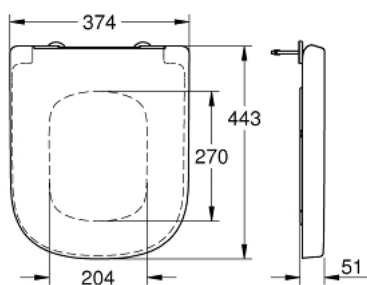

## 39 330 001 EURO CERAMIC WC SEAT SOFT CLOSE

### PRODUCT DESCRIPTION

- Colour: Alpine white
- with lid
- quick release function
- detachable
- material: Duroplast
- including fixation set
- stainless steel hinges
- easy fixation from above
- weight bearing capacity 150 kg
- compatible with all Euro Ceramic bowls

## 39 330 001 EURO CERAMIC WC SEAT SOFT CLOSE

**SPARE PARTS**, July 2017 – now

1: Damper (Spare part-nr. 49528000)

2: Buffer (Spare part-nr. 49536000)

3: Fixing set (Spare part-nr. 49529000)