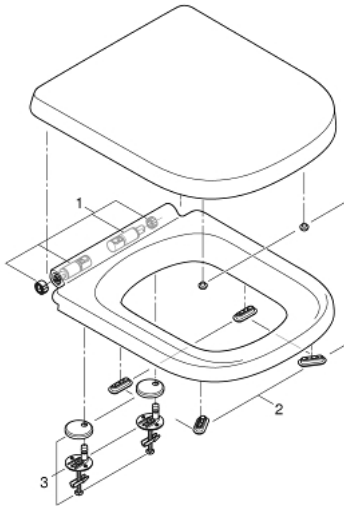

## 39 330 001 EURO CERAMIC WC SEAT SOFT CLOSE

### PRODUCT DESCRIPTION

- Colour: Alpine white
- with lid
- quick release function
- detachable
- material: Duroplast
- including fixation set
- stainless steel hinges
- easy fixation from above
- weight bearing capacity 150 kg
- compatible with all Euro Ceramic bowls

## 39 330 001 EURO CERAMIC WC SEAT SOFT CLOSE

**SPARE PARTS**, July 2017 – now

1: Damper (Spare part-nr. 49528000)

2: Buffer (Spare part-nr. 49536000)

3: Fixing set (Spare part-nr. 49529000)