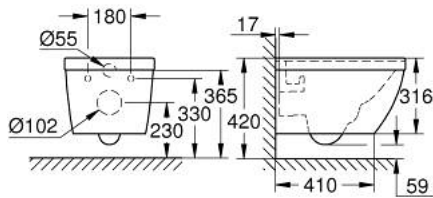

39 328 000 EURO CERAMIC WALL HUNG WC

PRODUCT DESCRIPTION

- Colour: Alpine white
- for concealed cistern
- horizontal outlet
- GROHE Triple Vortex flushing technology
- wash down
- rimless
- flush volume 5/3 l
- class 1, full flush 6 l, 5 l according to EN997
- flushes with 3 l for small flush
- including fixation set
- Sanitary ware
- fully skirted with invisible fixation
- compatible with seat and cover 39 330 002 (soft close) and 39 331 002 (without soft close)

39 328 000 EURO CERAMIC WALL HUNG WC

SPARE PARTS, June 2016 – now

1: Fixing set (Spare part-nr. 49510000)