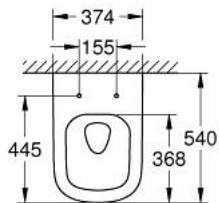

39 328 000 EURO CERAMIC WALL HUNG WC

PRODUCT DESCRIPTION

- Colour: Alpine white
- for concealed cistern
- horizontal outlet
- GROHE Triple Vortex flushing technology
- wash down
- rimless
- flush volume 5/3 l
- class 1, full flush 6 l, 5 l according to EN997
- flushes with 3 l for small flush
- including fixation set
- Sanitary ware
- fully skirted with invisible fixation
- compatible with seat and cover 39 330 002 (soft close) and 39 331 002 (without soft close)

39 328 000 EURO CERAMIC WALL HUNG WC

SPARE PARTS, June 2016 – now

1: Fixing set (Spare part-nr. 49510000)