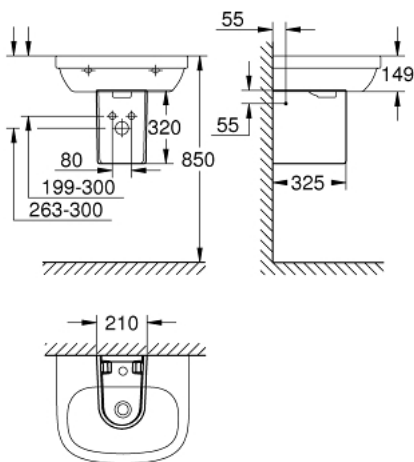

39 325 000 EURO CERAMIC SEMI PEDESTAL FOR HAND RINSE BASIN

PRODUCT DESCRIPTION

- Colour: Alpine white
- invisible fixation set
- Sanitary ware
- suitable for hand rinse basin 39 324 000

39 325 000 EURO CERAMIC SEMI PEDESTAL FOR HAND RINSE BASIN

SPARE PARTS, June 2016 – now

1: Mounting set (Spare part-nr. 49025000)