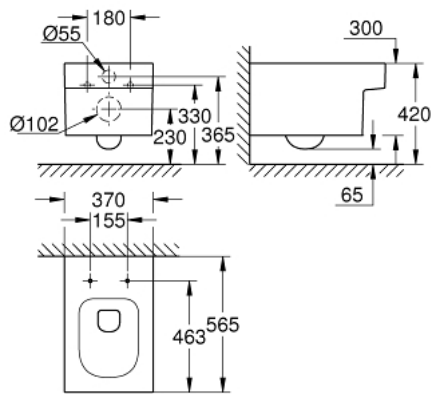

39 245 00H CUBE CERAMIC WALL HUNG WC

PRODUCT DESCRIPTION

- Colour: Alpine white
- for concealed cistern
- horizontal outlet
- wash down
- rimless
- class 1, full flush 6 l, 5 l according to EN997
- flushes with 3 l for small flush
- including fixation set
- Sanitary ware
- fully skirted with invisible fixation
- GROHE HyperClean antibacterial glazing
- GROHE AquaCeramic antistick coating
- compatible with seat and cover 39 488 000 (soft close)