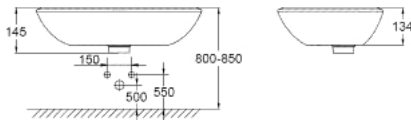

39 216 000 EUROSTYLE VESSEL BASIN 50

PRODUCT DESCRIPTION

- Colour: Alpine white
- 500 x 380 mm
- height 145 mm
- Sanitary ware
- alpine white
- GROHE HyperClean antibacterial glazing
- Proguard

39 216 000 EUROSTYLE VESSEL BASIN 50