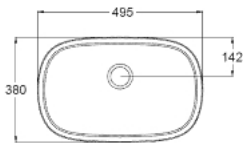

39 216 000 EUROSTYLE VESSEL BASIN 50

PRODUCT DESCRIPTION

- Colour: Alpine white
- 500 x 380 mm
- height 145 mm
- Sanitary ware
- alpine white
- GROHE HyperClean antibacterial glazing
- Proguard

39 216 000 EUROSTYLE VESSEL BASIN 50

SPARE PARTS, June 2015 – now

1: Mounting set (Spare part-nr. 49512000)