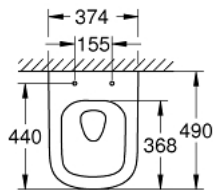

39 206 000 EURO CERAMIC WALL HUNG COMPACT WC

PRODUCT DESCRIPTION

- Colour: Alpine white
- for concealed cistern
- horizontal outlet
- GROHE Triple Vortex flushing technology
- wash down
- rimless
- flush volume 5/3 l
- class 1, full flush 6 l, 5 l according to EN997
- flushes with 3 l for small flush
- 49 cm width
- including fixation set
- Sanitary ware
- fully skirted with invisible fixation
- compatible with seat and cover 39 330 002 (soft close) and 39 331 002 (without soft close)

39 206 000 **EURO CERAMIC WALL HUNG COMPACT WC**

SPARE PARTS, June 2015 – now

1: Fixing set (Spare part-nr. 49024000)