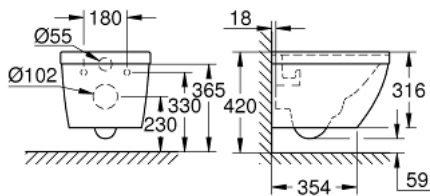

39 206 000 EURO CERAMIC WALL HUNG COMPACT WC

PRODUCT DESCRIPTION

- Colour: Alpine white
- for concealed cistern
- horizontal outlet
- GROHE Triple Vortex flushing technology
- wash down
- rimless
- flush volume 5/3 l
- class 1, full flush 6 l, 5 l according to EN997
- flushes with 3 l for small flush
- 49 cm width
- including fixation set
- Sanitary ware
- fully skirted with invisible fixation
- compatible with seat and cover 39 330 002 (soft close) and 39 331 002 (without soft close)

39 206 000 **EURO CERAMIC WALL HUNG COMPACT WC**

SPARE PARTS, June 2015 – now

1: Fixing set (Spare part-nr. 49024000)