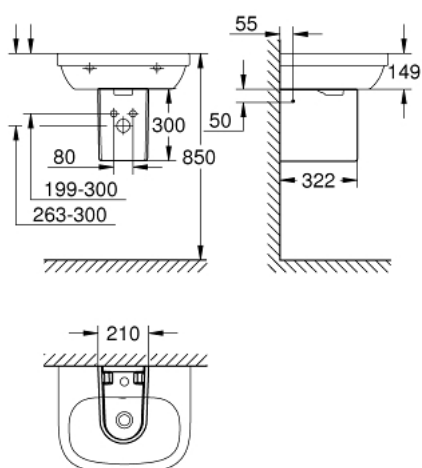

### PRODUCT DESCRIPTION

- Colour: Alpine white
- invisible fixation set
- Sanitary ware
- suitable for all GROHE wash basins except 39 324 000 and 39 327 000

39 201 000 **EURO CERAMIC SEMI PEDESTAL FOR WASH BASIN**

**SPARE PARTS**, June 2015 – now

1: Mounting set (Spare part-nr. 49025000)