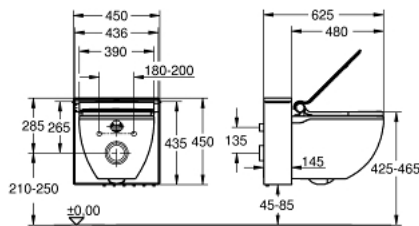

## 39 111 SH0 GROHE SENSIA IGS SHOWER TOILET COMPLETE SYSTEM FOR CONCEALED FLUSHING CISTERNS, WALL-HUNG