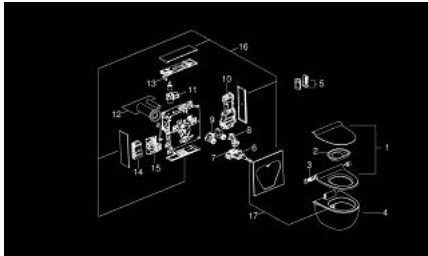

39 111 SH0 GROHE SENSIA IGS SHOWER TOILET COMPLETE SYSTEM FOR CONCEALED FLUSHING CISTERNS, WALL-HUNG

SPARE PARTS, August 2018 – now

- 1: WC seat and lid (Spare part-nr. 14913000)
- 2: Splash protection (Spare part-nr. 14914000)
- 3: Operating unit (Spare part-nr. 14916000)
- 4: WC ceramic (Spare part-nr. 14900000)
- 5: Remote control (Spare part-nr. 14915000)
- 6: Shower unit (Spare part-nr. 14904000)
- 7: Interface print (Spare part-nr. 14908000)
- 8: Dryer (Spare part-nr. 14905000)
- 9: Flush device (Spare part-nr. 14910000)
- 10: Boiler (Spare part-nr. 14902000)
- 11: Odour extraction (Spare part-nr. 14909000)
- 12: Connecting pipe (Spare part-nr. 14917000)
- 13: LED-print (Spare part-nr. 14907000)
- 14: Electronic (Spare part-nr. 14906000)
- 15: Pump (Spare part-nr. 14903000)
- 16: Panel set (Spare part-nr. 14911SH0)
- 17: Spray (Spare part-nr. 14912000)