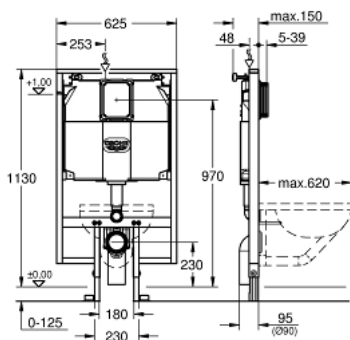

## 38 994 000 RAPID SL ELEMENT FOR WC WITH FLUSHING CISTERN 80 MM, 1.13 M INSTALLATION HEIGHT

### PRODUCT DESCRIPTION

- Element width 0.62 m
- For small, narrow bathrooms
- For on-the-wall installations or studded walls
- Powder coated steel frame, self-supporting
- For dry-cladding, completely pre-assembled
- With fixed connections
- quick adjustment, lockable
- Fixing material
- TÜV approved
- 2 WC fixing bolts
- Fixing device for ceramic
- Distance of fixing bolts 180/230 mm
- PP outlet bend Ø 90 mm
- Depth adjustable
- PP reducer Ø 90/110 mm
- Inlet and outlet connecting set
- Flushing cistern 80 mm, 6 - 9 l, containing following features:
  - Adjustment ex factory 6 l and 3 l
  - Pneumatic discharge valve offering 3 modes of operation: dual flush or start/stop or single flush
- Water supply from top or back
- Low noise (group I acc. to German Noise Specification)
- Insulated against condensation
- water supply 1/2" and push fit flexible hose union
- No tools required for the installation of the inspection shaft including protection during construction phase
- For vertical use
- Including wall brackets 38 558 00M for on-the-wall installation
- For mounting of small flush plates please order revision shaft 40 949 000 (sold separately)