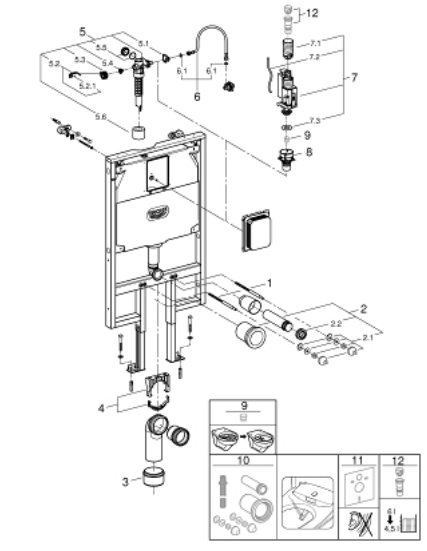

## 38 994 000 RAPID SL ELEMENT FOR WC WITH FLUSHING CISTERN 80 MM, 1.13 M INSTALLATION HEIGHT

### PRODUCT DESCRIPTION

- Element width 0.62 m
- For small, narrow bathrooms
- For on-the-wall installations or studded walls
- Powder coated steel frame, self-supporting
- For dry-cladding, completely pre-assembled
- With fixed connections
- quick adjustment, lockable
- Fixing material
- TÜV approved
- 2 WC fixing bolts
- Fixing device for ceramic
- Distance of fixing bolts 180/230 mm
- PP outlet bend Ø 90 mm
- Depth adjustable
- PP reducer Ø 90/110 mm
- Inlet and outlet connecting set
- Flushing cistern 80 mm, 6 - 9 l, containing following features:
  - Adjustment ex factory 6 l and 3 l
  - Pneumatic discharge valve offering 3 modes of operation: dual flush or start/stop or single flush
- Water supply from top or back
- Low noise (group I acc. to German Noise Specification)
- Insulated against condensation
- water supply 1/2" and push fit flexible hose union
- No tools required for the installation of the inspection shaft including protection during construction phase
- For vertical use
- Including wall brackets 38 558 00M for on-the-wall installation
- For mounting of small flush plates please order revision shaft 40 949 000 (sold separately)