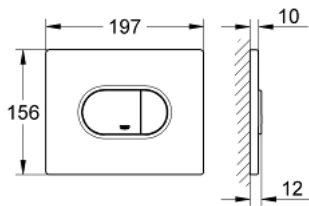

38 858 P00 ARENA COSMOPOLITAN FLUSH PLATE

PRODUCT DESCRIPTION

- Colour: matt chrome
- For dual flush or start & stop actuation
- For pneumatic discharge valve AV1
- horizontal installation
- 156 x 197 mm
- material: ABS
- GROHE LongLife finish
- For combination with Rapid SL and Uniset GD 2 cisterns
- for use with Rapid SLX please order shaft 66 791 000 (sold separately)

38 858 P00 ARENA COSMOPOLITAN FLUSH PLATE

SPARE PARTS, September 2009 – now

1: Cover plate with push button (Spare part-nr. 42379P00)

2: Screw (Spare part-nr. 6636200M)

3: Mounting frame (Spare part-nr. 43207000)