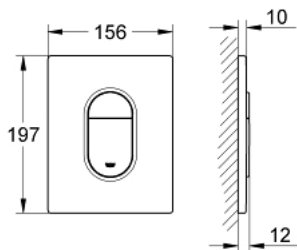

### PRODUCT DESCRIPTION

- Colour: chrome
- For dual flush or start & stop actuation
- For pneumatic discharge valve AV1
- vertical installation
- 156 x 197 mm
- material: ABS
- GROHE LongLife finish
- For combination with Rapid SL and Uniset GD 2 cisterns
- for use with Rapid SLX please order shaft 66 791 000 (sold separately)

## 38 844 000 ARENA COSMOPOLITAN FLUSH PLATE

**SPARE PARTS**, September 2009 – now

1: Cover plate with push button (Spare part-nr. 42378000)

2: Screw (Spare part-nr. 6636200M)

3: Mounting frame (Spare part-nr. 43207000)