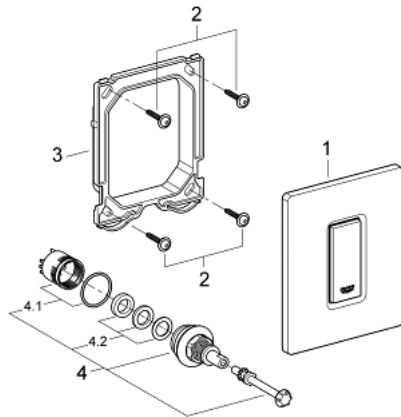

38 784 P00 SKATE COSMOPOLITAN ACTUATION PLATE

PRODUCT DESCRIPTION

- Colour: matt chrome
- manual activation for urinal
- Set for final installation
- For Rapido U or Rapido UMB
- 116 x 144 mm
- mechanical functional cartridge
- Flow pressure min 0.5 bar
- operating pressure max 6 bar
- 1.0 - 6.0 l adjustable
- low noise (group II according to German noise specification)
- GROHE LongLife finish

38 784 P00 SKATE COSMOPOLITAN ACTUATION PLATE

SPARE PARTS, March 2012 – now

- 1: Cover plate with push button (Spare part-nr. 42377P00)
- 2: Screw (Spare part-nr. 6636200M)
- 3: Mounting frame (Spare part-nr. 66845000)
- 4: Cartridge (Spare part-nr. 42354000)
- 4.1: Seal kit (Spare part-nr. 4271500M)
- 4.2: Restrictor insert (Spare part-nr. 4282000M)