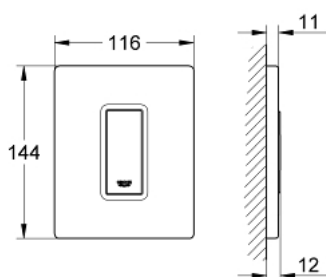

38 784 P00 SKATE COSMOPOLITAN ACTUATION PLATE

PRODUCT DESCRIPTION

- Colour: matt chrome
- manual activation for urinal
- Set for final installation
- For Rapido U or Rapido UMB
- 116 x 144 mm
- mechanical functional cartridge
- Flow pressure min 0.5 bar
- operating pressure max 6 bar
- 1.0 - 6.0 l adjustable
- low noise (group II according to German noise specification)
- GROHE LongLife finish

38 784 P00 SKATE COSMOPOLITAN ACTUATION PLATE

SPARE PARTS, March 2012 – now

- 1: Cover plate with push button (Spare part-nr. 42377P00)
- 2: Screw (Spare part-nr. 6636200M)
- 3: Mounting frame (Spare part-nr. 66845000)
- 4: Cartridge (Spare part-nr. 42354000)
- 4.1: Seal kit (Spare part-nr. 4271500M)
- 4.2: Restrictor insert (Spare part-nr. 4282000M)