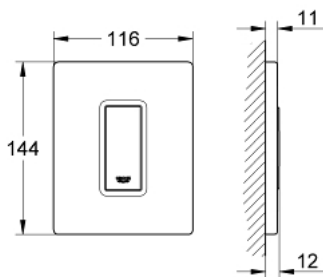

38 784 000 SKATE COSMOPOLITAN ACTUATION PLATE

PRODUCT DESCRIPTION

- Colour: chrome
- manual activation for urinal
- Set for final installation
- For Rapido U or Rapido UMB
- 116 x 144 mm
- mechanical functional cartridge
- Flow pressure min 0.5 bar
- operating pressure max 6 bar
- 1.0 - 6.0 l adjustable
- low noise (group II according to German noise specification)
- GROHE LongLife finish

38 784 000 SKATE COSMOPOLITAN ACTUATION PLATE

SPARE PARTS, March 2012 – now

- 1: Cover plate with push button (Spare part-nr. 42377000)
- 2: Screw (Spare part-nr. 6636200M)
- 3: Mounting frame (Spare part-nr. 66845000)
- 4: Cartridge (Spare part-nr. 42354000)
- 4.1: Seal kit (Spare part-nr. 4271500M)
- 4.2: Restrictor insert (Spare part-nr. 4282000M)