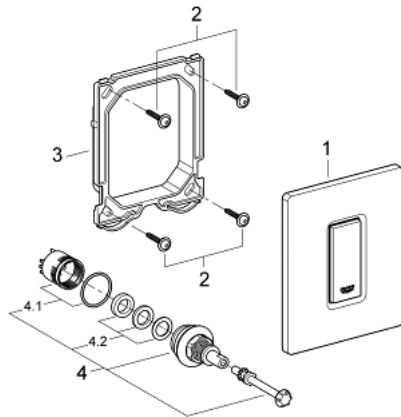

38 784 000 SKATE COSMOPOLITAN ACTUATION PLATE

PRODUCT DESCRIPTION

- Colour: chrome
- manual activation for urinal
- Set for final installation
- For Rapido U or Rapido UMB
- 116 x 144 mm
- mechanical functional cartridge
- Flow pressure min 0.5 bar
- operating pressure max 6 bar
- 1.0 - 6.0 l adjustable
- low noise (group II according to German noise specification)
- GROHE LongLife finish

38 784 000 SKATE COSMOPOLITAN ACTUATION PLATE

SPARE PARTS, March 2012 – now

- 1: Cover plate with push button (Spare part-nr. 42377000)
- 2: Screw (Spare part-nr. 6636200M)
- 3: Mounting frame (Spare part-nr. 66845000)
- 4: Cartridge (Spare part-nr. 42354000)
- 4.1: Seal kit (Spare part-nr. 4271500M)
- 4.2: Restrictor insert (Spare part-nr. 4282000M)