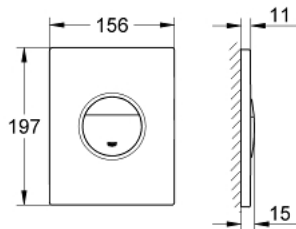

38 765 P00 NOVA COSMOPOLITAN FLUSH PLATE

PRODUCT DESCRIPTION

- Colour: matt chrome
- For dual flush or start & stop actuation
- For pneumatic discharge valve AV1
- Vertical and horizontal installation
- 156 x 197 mm
- material: ABS
- GROHE LongLife finish
- For combination with Rapid SL and Uniset GD 2 cisterns
- for use with Rapid SLX please order shaft 66 791 000 (sold separately)

38 765 P00 NOVA COSMOPOLITAN FLUSH PLATE

SPARE PARTS, May 2010 – now

- 1: Screw (Spare part-nr. 6636200M)
- 2: Mounting frame (Spare part-nr. 43207000)
- 3: Cover plate with push button (Spare part-nr. 42375P00)
- 4: Fixing set (Spare part-nr. 4308500M)*