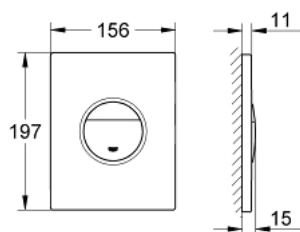

### PRODUCT DESCRIPTION

- Colour: chrome
- For dual flush or start & stop actuation
- For pneumatic discharge valve AV1
- Vertical and horizontal installation
- 156 x 197 mm
- material: ABS
- GROHE LongLife finish
- GROHE EcoJoy - less water, perfect flow
- For combination with Rapid SL and Uniset GD 2 cisterns
- for use with Rapid SLX please order shaft 66 791 000 (sold separately)