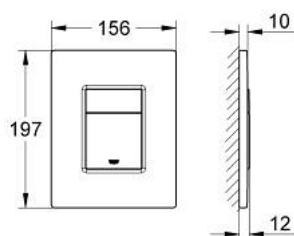

38 732 SD0 SKATE COSMOPOLITAN FLUSH PLATE, STAINLESS STEEL

PRODUCT DESCRIPTION

- Colour: stainless steel
- For dual flush or start & stop actuation
- For pneumatic discharge valve AV1
- vertical installation
- 156 x 197 mm
- Plastic fixing frame
- Hidden fixing screws
- Not suitable for GROHE Fresh
- GROHE LongLife finish
- GROHE EcoJoy - less water, perfect flow
- For combination with Rapid SL and Uniset GD 2 cisterns
- for use with Rapid SLX please order shaft 66 791 000 (sold separately)

38 732 SD0 SKATE COSMOPOLITAN FLUSH PLATE, STAINLESS STEEL

SPARE PARTS, February 2010 – now

- 1: Cover plate with push button (Spare part-nr. 42371SD0)
- 2: Screw (Spare part-nr. 6636200M)
- 3: Mounting (Spare part-nr. 42269000)
- 4: Fixing set (Spare part-nr. 4308500M)*