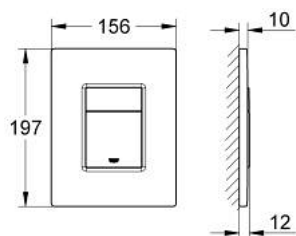

38 732 P00 SKATE COSMOPOLITAN FLUSH PLATE

PRODUCT DESCRIPTION

- Colour: matt chrome
- For dual flush or start & stop actuation
- For pneumatic discharge valve AV1
- Vertical and horizontal installation
- 156 x 197 mm
- GROHE LongLife finish
- For combination with Rapid SL and Uniset GD 2 cisterns
- for use with Rapid SLX please order shaft 66 791 000 (sold separately)

38 732 P00 SKATE COSMOPOLITAN FLUSH PLATE

SPARE PARTS, February 2010 – now

1: Cover plate with push button (Spare part-nr. 42371P00)

2: Screw (Spare part-nr. 6636200M)

3: Mounting frame (Spare part-nr. 43207000)