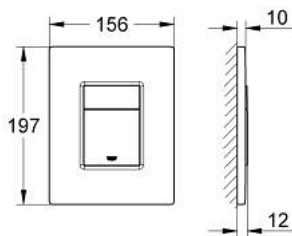

38 732 P00 SKATE COSMOPOLITAN FLUSH PLATE

PRODUCT DESCRIPTION

- Colour: matt chrome
- For dual flush or start & stop actuation
- For pneumatic discharge valve AV1
- Vertical and horizontal installation
- 156 x 197 mm
- GROHE LongLife finish
- GROHE EcoJoy - less water, perfect flow
- For combination with Rapid SL and Uniset GD 2 cisterns
- for use with Rapid SLX please order shaft 66 791 000 (sold separately)

38 732 P00 SKATE COSMOPOLITAN FLUSH PLATE

SPARE PARTS, February 2010 – now

1: Cover plate with push button (Spare part-nr. 42371P00)

2: Screw (Spare part-nr. 6636200M)

3: Mounting frame (Spare part-nr. 43207000)