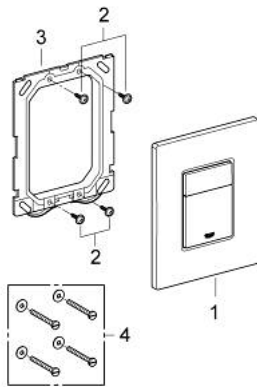

38 732 P00 SKATE COSMOPOLITAN FLUSH PLATE

PRODUCT DESCRIPTION

- Colour: matt chrome
- For dual flush or start & stop actuation
- For pneumatic discharge valve AV1
- Vertical and horizontal installation
- 156 x 197 mm
- GROHE LongLife finish
- For combination with Rapid SL and Uniset GD 2 cisterns
- for use with Rapid SLX please order shaft 66 791 000 (sold separately)

38 732 P00 SKATE COSMOPOLITAN FLUSH PLATE

SPARE PARTS, February 2010 – now

1: Cover plate with push button (Spare part-nr. 42371P00)

2: Screw (Spare part-nr. 6636200M)

3: Mounting frame (Spare part-nr. 43207000)

4: Fixing set (Spare part-nr. 4308500M)*

* Optional accessories