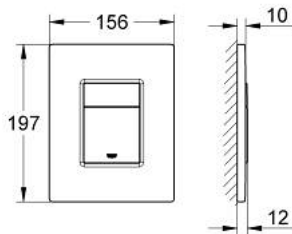

## 38 732 GL0 SKATE COSMOPOLITAN FLUSH PLATE

### PRODUCT DESCRIPTION

- Colour: Cool sunrise
- For dual flush or start & stop actuation
- For pneumatic discharge valve AV1
- Vertical and horizontal installation
- 156 x 197 mm
- material: ABS
- GROHE LongLife finish
- For combination with Rapid SL and Uniset GD 2 cisterns
- for use with Rapid SLX please order shaft 66 791 000 (sold separately)