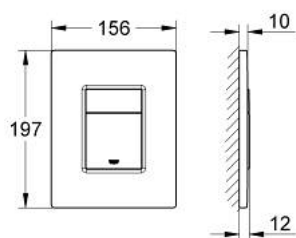

38 732 DL0 SKATE COSMOPOLITAN FLUSH PLATE

PRODUCT DESCRIPTION

- Colour: Brushed warm sunset
- For dual flush or start & stop actuation
- For pneumatic discharge valve AV1
- vertical installation
- 156 x 197 mm
- material: ABS
- GROHE LongLife finish
- GROHE EcoJoy - less water, perfect flow
- For combination with Rapid SL and Uniset GD 2 cisterns
- for use with Rapid SLX please order shaft 66 791 000 (sold separately)

38 732 DL0 SKATE COSMOPOLITAN FLUSH PLATE

SPARE PARTS, November 2016 – now

1: Cover plate with push button (Spare part-nr. 42371DL0)

2: Screw (Spare part-nr. 6636200M)

3: Mounting frame (Spare part-nr. 43207000)