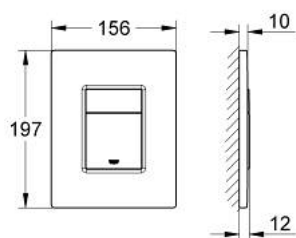

38 732 DL0 SKATE COSMOPOLITAN FLUSH PLATE

PRODUCT DESCRIPTION

- Colour: Brushed warm sunset
- For dual flush or start & stop actuation
- For pneumatic discharge valve AV1
- vertical installation
- 156 x 197 mm
- material: ABS
- GROHE LongLife finish
- For combination with Rapid SL and Uniset GD 2 cisterns
- for use with Rapid SLX please order shaft 66 791 000 (sold separately)

38 732 DL0 SKATE COSMOPOLITAN FLUSH PLATE

SPARE PARTS, November 2016 – now

1: Cover plate with push button (Spare part-nr. 42371DL0)

2: Screw (Spare part-nr. 6636200M)

3: Mounting frame (Spare part-nr. 43207000)