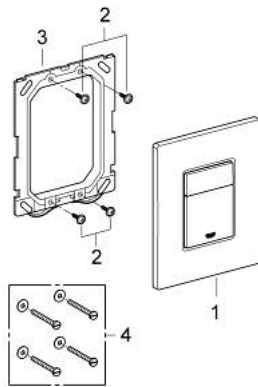

38 732 DC0 **SKATE COSMOPOLITAN FLUSH PLATE**

PRODUCT DESCRIPTION

- Colour: supersteel
- For dual flush or start & stop actuation
- For pneumatic discharge valve AV1
- vertical installation
- 156 x 197 mm
- material: ABS
- GROHE LongLife finish
- GROHE EcoJoy - less water, perfect flow
- For combination with Rapid SL and Uniset GD 2 cisterns
- for use with Rapid SLX please order shaft 66 791 000 (sold separately)

38 732 DC0 **SKATE COSMOPOLITAN FLUSH PLATE**

SPARE PARTS, December 2016 – now

1: Cover plate with push button (Spare part-nr. 42371DC0)

2: Screw (Spare part-nr. 6636200M)

3: Mounting frame (Spare part-nr. 43207000)

4: Fixing set (Spare part-nr. 4308500M)*

* Optional accessories