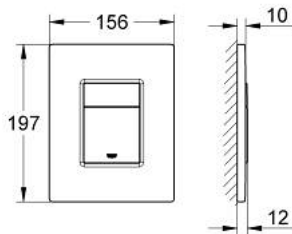

38 732 DA0 SKATE COSMOPOLITAN FLUSH PLATE

PRODUCT DESCRIPTION

- Colour: Warm sunset
- For dual flush or start & stop actuation
- For pneumatic discharge valve AV1
- Vertical and horizontal installation
- 156 x 197 mm
- material: ABS
- GROHE LongLife finish
- GROHE EcoJoy - less water, perfect flow
- For combination with Rapid SL and Uniset GD 2 cisterns
- for use with Rapid SLX please order shaft 66 791 000 (sold separately)

38 732 DA0 SKATE COSMOPOLITAN FLUSH PLATE

SPARE PARTS, March 2015 – now

1: Cover plate with push button (Spare part-nr. 42371DA0)

2: Screw (Spare part-nr. 6636200M)

3: Mounting frame (Spare part-nr. 43207000)