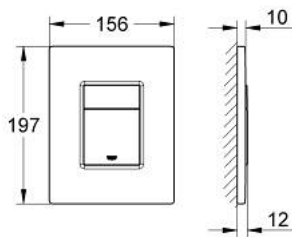

38 732 AL0 SKATE COSMOPOLITAN FLUSH PLATE

PRODUCT DESCRIPTION

- Colour: Brushed hard graphite
- For dual flush or start & stop actuation
- For pneumatic discharge valve AV1
- vertical installation
- 156 x 197 mm
- material: ABS
- GROHE LongLife finish
- For combination with Rapid SL and Uniset GD 2 cisterns
- for use with Rapid SLX please order shaft 66 791 000 (sold separately)

38 732 AL0 SKATE COSMOPOLITAN FLUSH PLATE

SPARE PARTS, March 2015 – now

1: Cover plate with push button (Spare part-nr. 42371AL0)

2: Screw (Spare part-nr. 6636200M)

3: Mounting frame (Spare part-nr. 43207000)