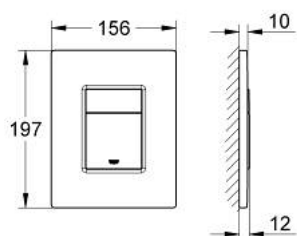

38 732 AL0 SKATE COSMOPOLITAN FLUSH PLATE

PRODUCT DESCRIPTION

- Colour: Brushed hard graphite
- For dual flush or start & stop actuation
- For pneumatic discharge valve AV1
- vertical installation
- 156 x 197 mm
- material: ABS
- GROHE LongLife finish
- GROHE EcoJoy - less water, perfect flow
- For combination with Rapid SL and Uniset GD 2 cisterns
- for use with Rapid SLX please order shaft 66 791 000 (sold separately)

38 732 AL0 SKATE COSMOPOLITAN FLUSH PLATE

SPARE PARTS, March 2015 – now

1: Cover plate with push button (Spare part-nr. 42371AL0)

2: Screw (Spare part-nr. 6636200M)

3: Mounting frame (Spare part-nr. 43207000)