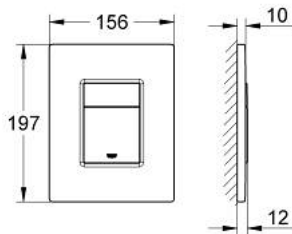

38 732 A00 SKATE COSMOPOLITAN FLUSH PLATE

PRODUCT DESCRIPTION

- Colour: Hard graphite
- For dual flush or start & stop actuation
- For pneumatic discharge valve AV1
- Vertical and horizontal installation
- 156 x 197 mm
- material: ABS
- GROHE LongLife finish
- GROHE EcoJoy - less water, perfect flow
- For combination with Rapid SL and Uniset GD 2 cisterns
- for use with Rapid SLX please order shaft 66 791 000 (sold separately)

38 732 A00 SKATE COSMOPOLITAN FLUSH PLATE

SPARE PARTS, March 2015 – now

1: Cover plate with push button (Spare part-nr. 42371A00)

2: Screw (Spare part-nr. 6636200M)

3: Mounting frame (Spare part-nr. 43207000)