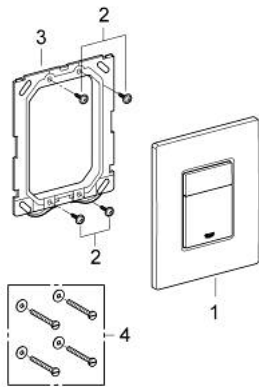

38 732 A00 SKATE COSMOPOLITAN FLUSH PLATE

PRODUCT DESCRIPTION

- Colour: Hard graphite
- For dual flush or start & stop actuation
- For pneumatic discharge valve AV1
- Vertical and horizontal installation
- 156 x 197 mm
- material: ABS
- GROHE LongLife finish
- GROHE EcoJoy - less water, perfect flow
- For combination with Rapid SL and Uniset GD 2 cisterns
- for use with Rapid SLX please order shaft 66 791 000 (sold separately)

38 732 A00 SKATE COSMOPOLITAN FLUSH PLATE

SPARE PARTS, March 2015 – now

1: Cover plate with push button (Spare part-nr. 42371A00)

2: Screw (Spare part-nr. 6636200M)

3: Mounting frame (Spare part-nr. 43207000)

4: Fixing set (Spare part-nr. 4308500M)*

* Optional accessories