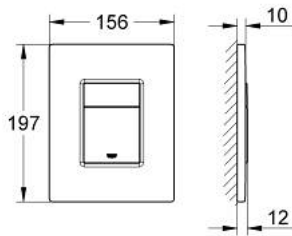

38 732 000 SKATE COSMOPOLITAN FLUSH PLATE

PRODUCT DESCRIPTION

- Colour: chrome
- For dual flush or start & stop actuation
- For pneumatic discharge valve AV1
- Vertical and horizontal installation
- 156 x 197 mm
- GROHE LongLife finish
- GROHE EcoJoy - less water, perfect flow
- For combination with Rapid SL and Uniset GD 2 cisterns
- for use with Rapid SLX please order shaft 66 791 000 (sold separately)

38 732 000 SKATE COSMOPOLITAN FLUSH PLATE

SPARE PARTS, February 2010 – now

1: Cover plate with push button (Spare part-nr. 42371000)

2: Screw (Spare part-nr. 6636200M)

3: Mounting frame (Spare part-nr. 43207000)