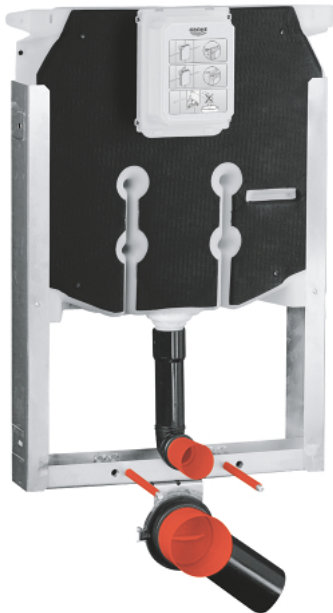

38 729 000 UNISSET ELEMENT FOR WC WITH FLUSHING CISTERN 80 MM

PRODUCT DESCRIPTION

- 6 - 9 l adjustable
- Pneumatic discharge valve offering 3 modes of operation: dual flush or start/stop or single flush
- PE outlet bend \varnothing 80 mm
- Inlet and outlet connecting set
- Steel frame, hot galvanized, with 4 fixing brackets
- 2 WC fixing bolts
- Distance of fixing bolts 180/230 mm
- Fixing device for ceramic
- Water supply connection from top
- Low noise (group I acc. to German Noise Specification)
- with plaster base coating made of vinyl fleece
- Angle valve $\frac{1}{2}$ "
- With push fit flexible hose union
- inspection shaft with protecting block
- For vertical use
- For mounting of small flush plates please order revision shaft 40 949 000 (sold separately)