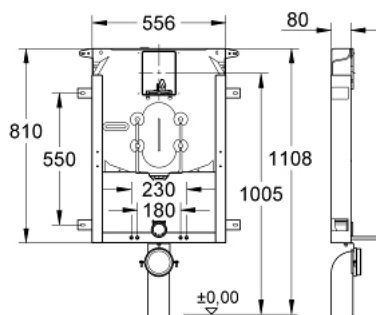

38 729 000 UNISSET ELEMENT FOR WC WITH FLUSHING CISTERN 80 MM

PRODUCT DESCRIPTION

- 6 - 9 l adjustable
- Pneumatic discharge valve offering 3 modes of operation: dual flush or start/stop or single flush
- PE outlet bend \varnothing 80 mm
- Inlet and outlet connecting set
- Steel frame, hot galvanized, with 4 fixing brackets
- 2 WC fixing bolts
- Distance of fixing bolts 180/230 mm
- Fixing device for ceramic
- Water supply connection from top
- Low noise (group I acc. to German Noise Specification)
- with plaster base coating made of vinyl fleece
- Angle valve $\frac{1}{2}$ "
- With push fit flexible hose union
- inspection shaft with protecting block
- For vertical use
- For mounting of small flush plates please order revision shaft 40 949 000 (sold separately)