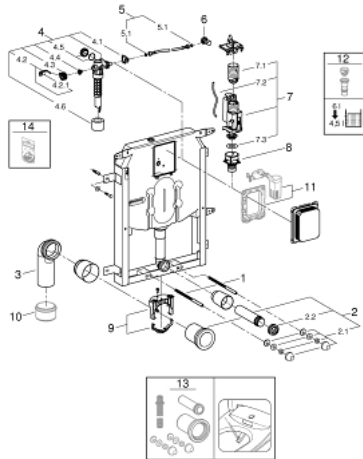

38 729 000 UNISET ELEMENT FOR WC WITH FLUSHING CISTERN 80 MM

SPARE PARTS, October 2017 – now

- 1: Threaded screw (Spare part-nr. 4276400M)
- 2: WC inlet and outlet connecting set (Spare part-nr. 37311K00)
- 2.1: Bath faucet fastener (Spare part-nr. 43511SH0)
- 2.2: Connector (Spare part-nr. 37119000)
- 3: Outlet elbow (3 1/8" x 3 1/8") (Spare part-nr. 42280000)
- 4: Filling valve (Spare part-nr. 43991000)
- 4.1: Valve support (Spare part-nr. 43995000)
- 4.2: Lever (Spare part-nr. 43734000)
- 4.2.1: Seal (Spare part-nr. 4377000M)
- 4.3: Valve head (Spare part-nr. 43536000)
- 4.4: Membrane (Spare part-nr. 4375800M)
- 4.5: Screw cap (Spare part-nr. 43735000)
- 4.6: Valve float (5 pcs) (Spare part-nr. 4379100M)
- 5: Connection tube (Spare part-nr. 42233000)
- 5.1: O-ring (Spare part-nr. 0319100M)
- 6: Angle valve (Spare part-nr. 42343000)
- 7: Dual Flush discharge valve AV1 (Spare part-nr. 42320000)
- 7.1: extension for Overflow pipe (Spare part-nr. 42313000)
- 7.2: pneumatic hose (Spare part-nr. 42319000)
- 7.3: Seal (Spare part-nr. 42310000)
- 8: Valve seat for GD2 (Spare part-nr. 42315000)
- 9: Support for outlet (Spare part-nr. 42243000)
- 10: 4" Outlet Adaptor F Rapid SL (Spare part-nr. 42242000)*
- 11: Adapter (Spare part-nr. 38796000)*
- 12: 4.5 l adapter for GD2 (Spare part-nr. 42333000)*
- 13: Retrofit kit for shower toilets Sensia Arena and Sensia Pro (Spare part-nr. 40899000)*
- 14: Set of seals (Spare part-nr. 43722000)*

* Optional accessories