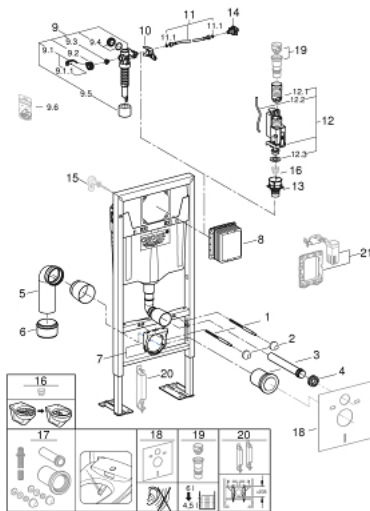

38 584 001 RAPID SL ELEMENT FOR WC, 1.13 M INSTALLATION HEIGHT

SPARE PARTS, October 2021 – now

- 1: Threaded screw (Spare part-nr. 4276400M)
 - 2: Bath faucet fastener (Spare part-nr. 43511SH0)
 - 3: Wall union (Spare part-nr. 43352000)
 - 4: Connector (Spare part-nr. 37119000)
 - 5: PP-outlet elbow (DN 90) (Spare part-nr. 42327000)
 - 6: 4" Outlet Adaptor F Rapid SL (Spare part-nr. 42242000)
 - 7: Support for outlet (Spare part-nr. 42243000)
 - 8: Inspection shaft (Spare part-nr. 66791000)
 - 9: Filling valve (Spare part-nr. 37095000)
 - 9.1: Lever (Spare part-nr. 43734000)
 - 9.1.1: Seal (Spare part-nr. 4377000M)
 - 9.2: Valve head (Spare part-nr. 43536000)
 - 9.3: Membrane (Spare part-nr. 4375800M)
 - 9.4: Screw cap (Spare part-nr. 43735000)
 - 9.5: Valve float (5 pcs) (Spare part-nr. 4379100M)
 - 9.6: Set of seals (Spare part-nr. 43722000)*
 - 10: Support unit (Spare part-nr. 42246000)
 - 11: Connection tube (Spare part-nr. 42233000)
 - 11.1: O-ring (Spare part-nr. 0319100M)
 - 12: Dual Flush discharge valve AV1 (Spare part-nr. 42320000)
 - 12.1: extension for Overflow pipe (Spare part-nr. 42313000)
 - 12.2: pneumatic hose (Spare part-nr. 42319000)
 - 12.3: Seal (Spare part-nr. 42310000)
 - 13: Valve seat for GD2 (Spare part-nr. 42315000)
 - 14: Water connection (Spare part-nr. 48561000)
 - 15: Wall brackets (Spare part-nr. 3855800M)*
 - 16: Flow restrictor (Spare part-nr. 42300000)*
 - 17: Retrofit kit for shower toilets Sensia Arena and Sensia Pro (Spare part-nr. 40899000)*
 - 18: Set for noise protection (Spare part-nr. 37131000)*
 - 19: 4.5 l adapter for GD2 (Spare part-nr. 42333000)*
 - 20: Accessories (Spare part-nr. 38779000)*
 - 21: Adapter (Spare part-nr. 38796000)*
- * Optional accessories