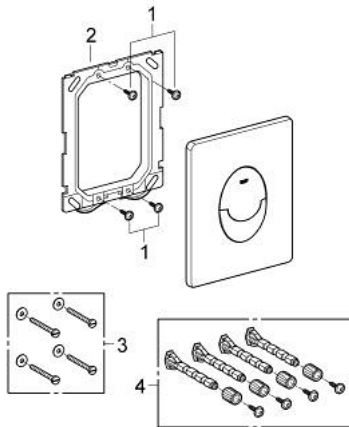

## 38 505 SH0 SKATE AIR FLUSH PLATE

### PRODUCT DESCRIPTION

- Colour: Alpine white
- For dual flush or start & stop actuation
- For pneumatic discharge valve AV1
- vertical installation
- 156 x 197 mm
- material: ABS
- GROHE LongLife finish
- For combination with Rapid SL and Uniset GD 2 cisterns
- for use with Rapid SLX please order shaft 66 791 000 (sold separately)