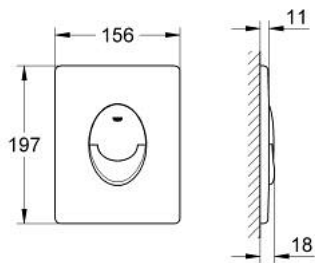

## 38 505 SH0 SKATE AIR FLUSH PLATE

### PRODUCT DESCRIPTION

- Colour: Alpine white
- For dual flush or start & stop actuation
- For pneumatic discharge valve AV1
- vertical installation
- 156 x 197 mm
- material: ABS
- GROHE LongLife finish
- For combination with Rapid SL and Uniset GD 2 cisterns
- for use with Rapid SLX please order shaft 66 791 000 (sold separately)