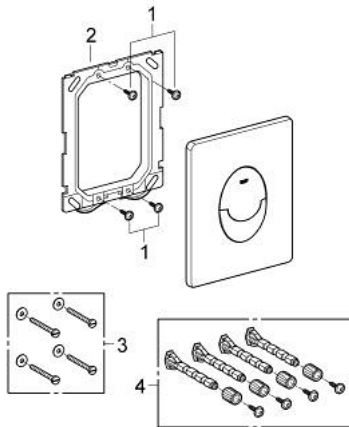

38 505 000 SKATE AIR FLUSH PLATE

PRODUCT DESCRIPTION

- Colour: chrome
- For dual flush or start & stop actuation
- For pneumatic discharge valve AV1
- vertical installation
- 156 x 197 mm
- material: ABS
- GROHE LongLife finish
- GROHE EcoJoy - less water, perfect flow
- For combination with Rapid SL and Uniset GD 2 cisterns
- for use with Rapid SLX please order shaft 66 791 000 (sold separately)

38 505 000 SKATE AIR FLUSH PLATE

SPARE PARTS, March 2013 – now

- 1: Screw (Spare part-nr. 6636200M)
- 2: Mounting frame (Spare part-nr. 43207000)
- 3: Fixing set (Spare part-nr. 4308500M)*
- 4: Fixing set (Spare part-nr. 4215800M)*