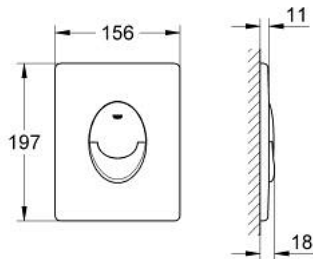

38 505 000 SKATE AIR FLUSH PLATE

PRODUCT DESCRIPTION

- Colour: chrome
- For dual flush or start & stop actuation
- For pneumatic discharge valve AV1
- vertical installation
- 156 x 197 mm
- material: ABS
- GROHE LongLife finish
- GROHE EcoJoy - less water, perfect flow
- For combination with Rapid SL and Uniset GD 2 cisterns
- for use with Rapid SLX please order shaft 66 791 000 (sold separately)

38 505 000 SKATE AIR FLUSH PLATE

SPARE PARTS, March 2013 – now

- 1: Screw (Spare part-nr. 6636200M)
- 2: Mounting frame (Spare part-nr. 43207000)
- 3: Fixing set (Spare part-nr. 4308500M)*
- 4: Fixing set (Spare part-nr. 4215800M)*