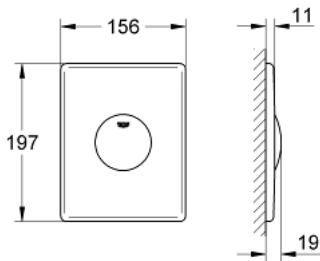

## 37 547 P00 SKATE FLUSH PLATE

### PRODUCT DESCRIPTION

- Colour: matt chrome
- vertical installation
- 156 x 197 mm
- Manual activation
- Push button actuation
- GROHE LongLife finish