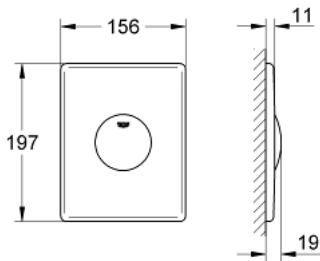

37 547 000 **SKATE FLUSH PLATE**

PRODUCT DESCRIPTION

- Colour: chrome
- vertical installation
- 156 x 197 mm
- Push button actuation
- material: ABS
- GROHE LongLife finish

37 547 000 SKATE FLUSH PLATE

SPARE PARTS, March 2013 – now