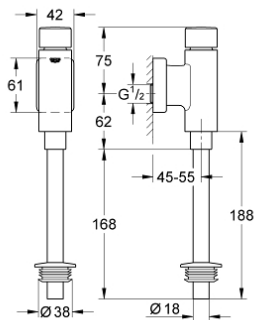

37 342 000 RONDO FLUSH VALVE FOR URINAL

PRODUCT DESCRIPTION

- Colour: chrome
- ½"
- material: brass
- Vandal proof by metal actuation knob
- Integrated stop valve
- GROHE LongLife finish
- with control cap and flush pipe connection
- flow rate adjustment
- Flush volume adjustable 1.0 - 4.0 l
- With wall escutcheon
- Flush pipe 200 mm
- rubber connector with escutcheon
- Flow pressure min 0.5 bar
- Operating pressure max 5 bar

37 342 000 RONDO FLUSH VALVE FOR URINAL

SPARE PARTS, September 2006 – now

- 1: Press button (Spare part-nr. 42346000)
 - 2: Actuation unit (Spare part-nr. 66802000)
 - 3: Piston (Spare part-nr. 43450000)
 - 3.1: Sleeve (Spare part-nr. 4376500M)
 - 4: Supply stop (Spare part-nr. 43393000)
 - 5: Escutcheon (Spare part-nr. 66734000)
 - 6: Nut (Spare part-nr. 42347000)
 - 7: Urinal flush pipe (Spare part-nr. 37035000)
 - 8: Adapter for urinal (Spare part-nr. 43818000)
 - 9: Set of seals (Spare part-nr. 42345000)*
 - 10: Escutcheon (Spare part-nr. 37391000)*
- * Optional accessories