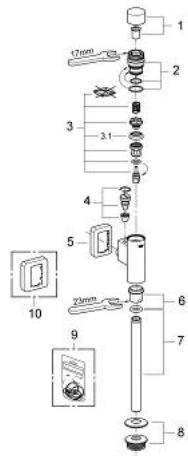

37 342 000 RONDO FLUSH VALVE FOR URINAL

PRODUCT DESCRIPTION

- Colour: chrome
- ½"
- material: brass
- Vandal proof by metal actuation knob
- Integrated stop valve
- GROHE LongLife finish
- with control cap and flush pipe connection
- flow rate adjustment
- Flush volume adjustable 1.0 - 4.0 l
- With wall escutcheon
- Flush pipe 200 mm
- rubber connector with escutcheon
- Flow pressure min 0.5 bar
- Operating pressure max 5 bar

37 342 000 RONDO FLUSH VALVE FOR URINAL

SPARE PARTS, September 2006 – now

- 1: Press button (Spare part-nr. 42346000)
 - 2: Actuation unit (Spare part-nr. 66802000)
 - 3: Piston (Spare part-nr. 43450000)
 - 3.1: Sleeve (Spare part-nr. 4376500M)
 - 4: Supply stop (Spare part-nr. 43393000)
 - 5: Escutcheon (Spare part-nr. 66734000)
 - 6: Nut (Spare part-nr. 42347000)
 - 7: Urinal flush pipe (Spare part-nr. 37035000)
 - 8: Adapter for urinal (Spare part-nr. 43818000)
 - 9: Set of seals (Spare part-nr. 42345000)*
 - 10: Escutcheon (Spare part-nr. 37391000)*
- * Optional accessories